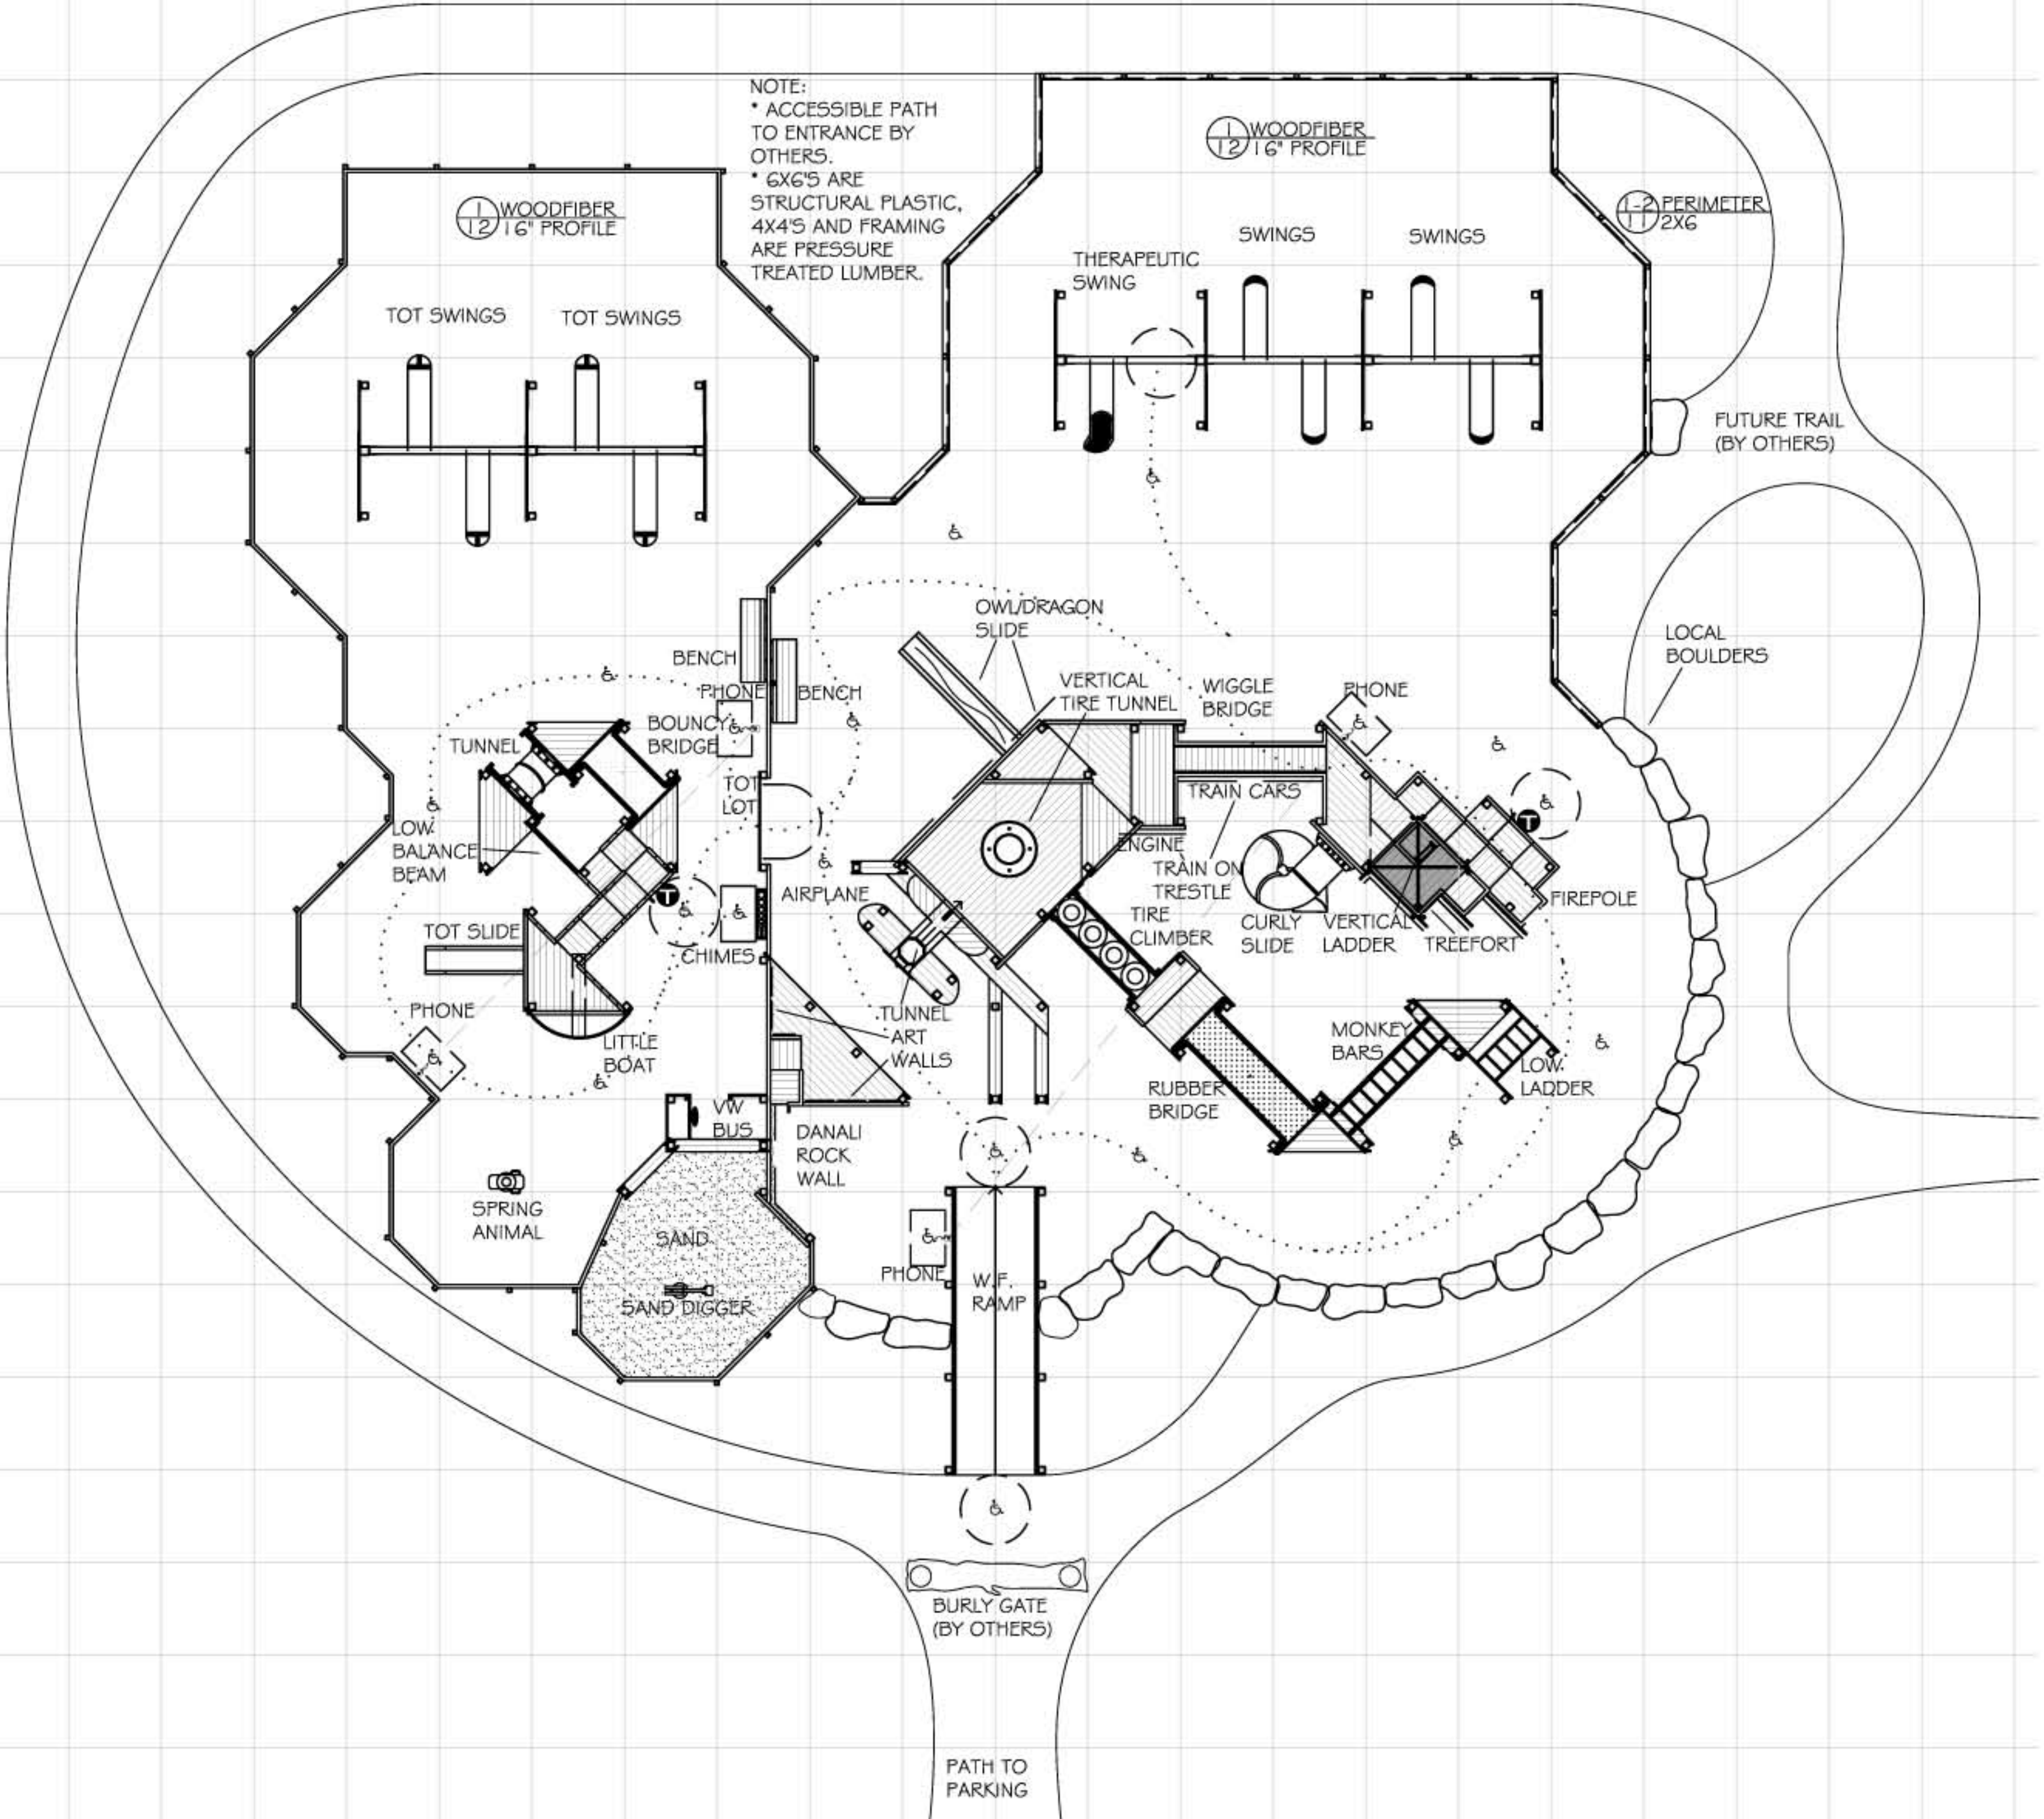

TOT LOT
 THIS AREA IS DESIGNED FOR KIDS AGES 2-5.
 ADULT SUPERVISION IS REQUIRED

SCHOOL AGED AREA
 THIS AREA IS DESIGNED FOR KIDS AGES 5-12
 ADULT SUPERVISION IS RECOMMENDED

Sheet Number 1 OF 3

Revised

By: JD / ME Date: 1/18/08 Scale: 1/8" = 1'-0" Proj. #: 3107

TALKEETNA COMMUNITY PLAYGROUND TALKEETNA, AK

PLAN DRAWING

LEATHERS ASSOCIATES
 UNIQUE PLAYGROUNDS. IMAGINED BY CHILDREN. BUILT BY COMMUNITY.
 4750 Leathers Blvd. Suite 107 Lakeland, FL 33552-4750 Phone: 813-947-2143